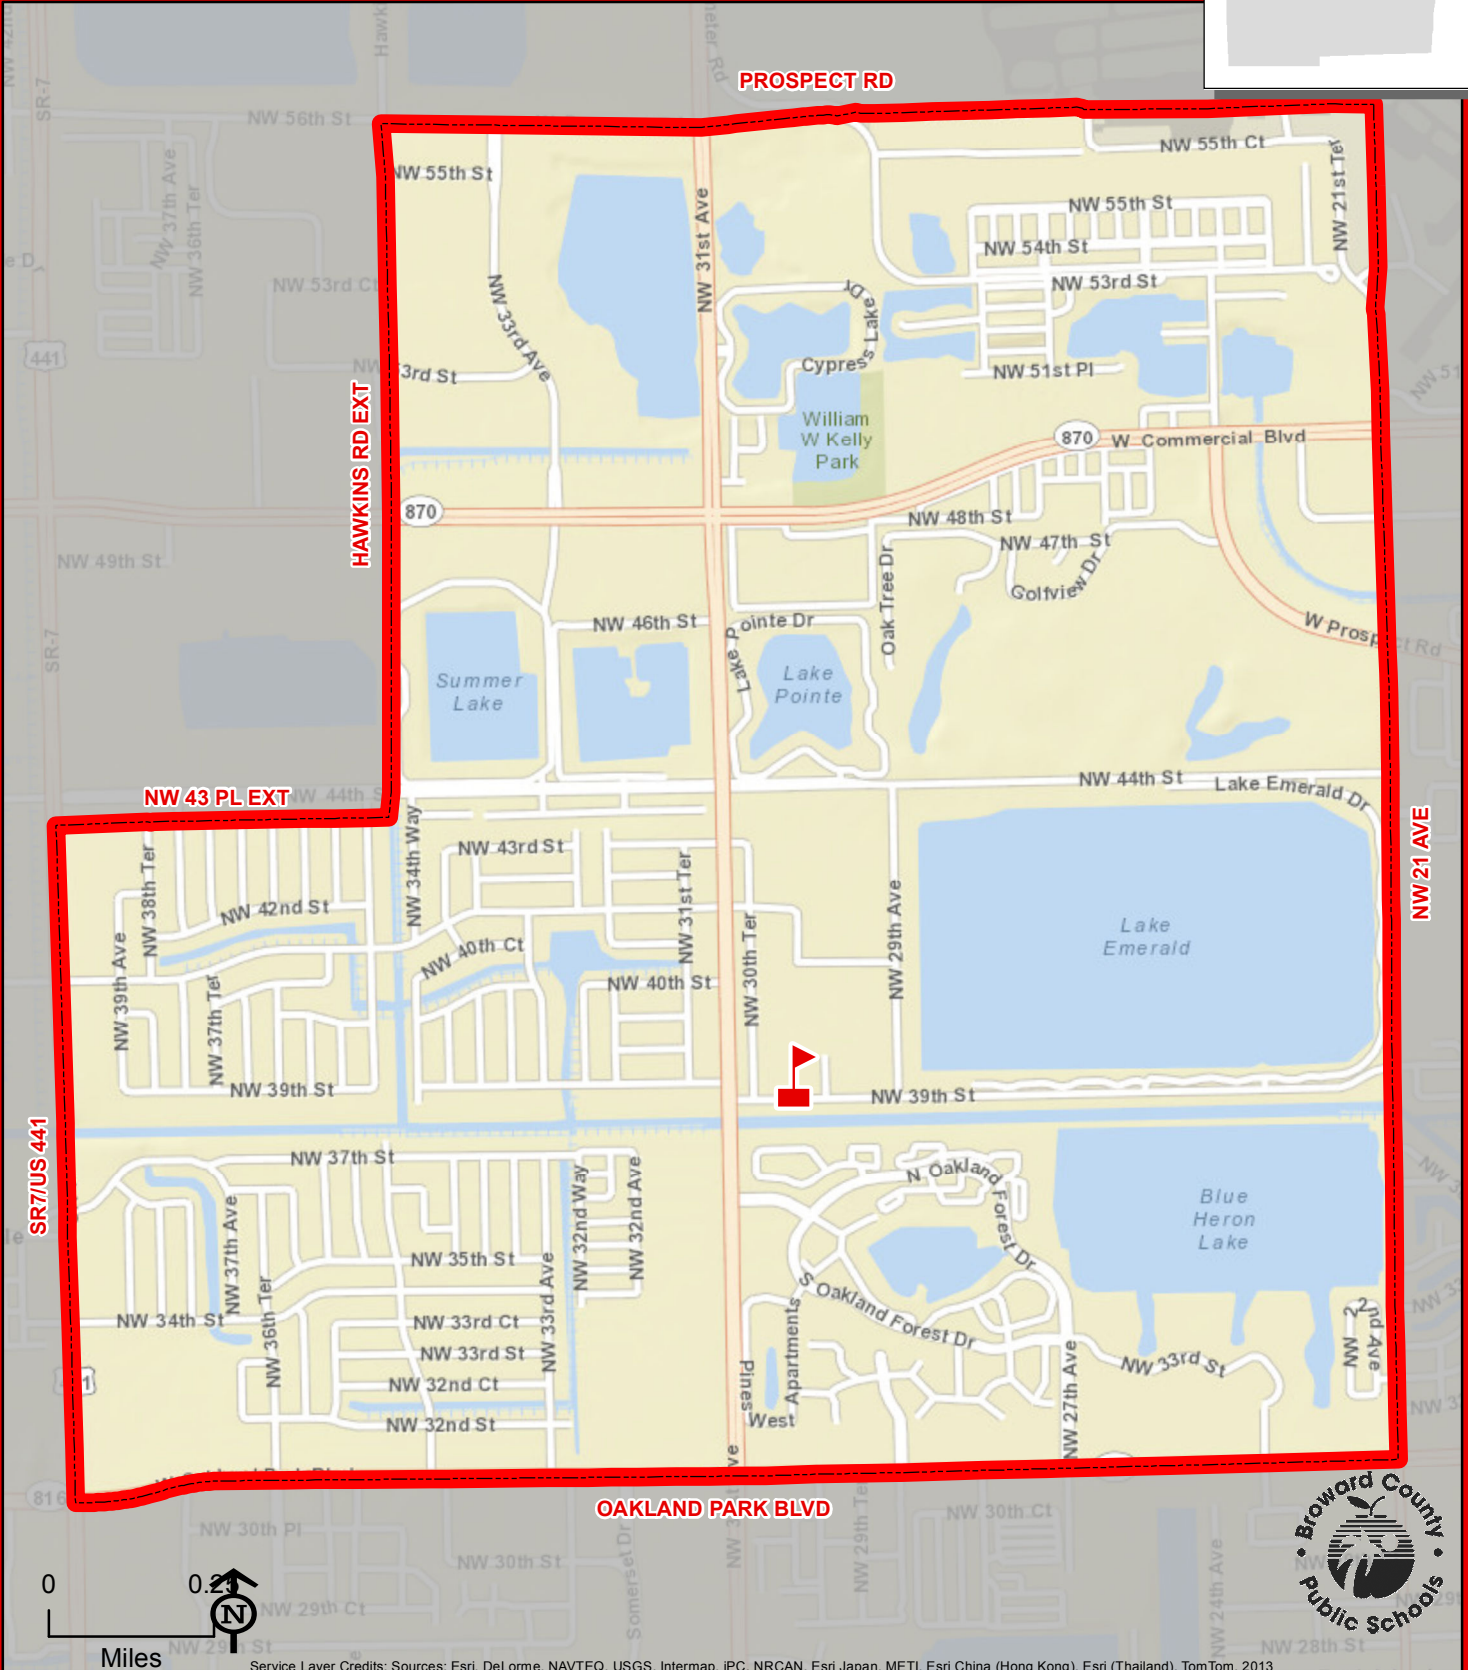

ORIOLE ELEMENTARY SCHOOL

3081 NW 39 STREET
LAUDERDALE LAKES, FLORIDA 33309
754-322-7550

ORIOLE